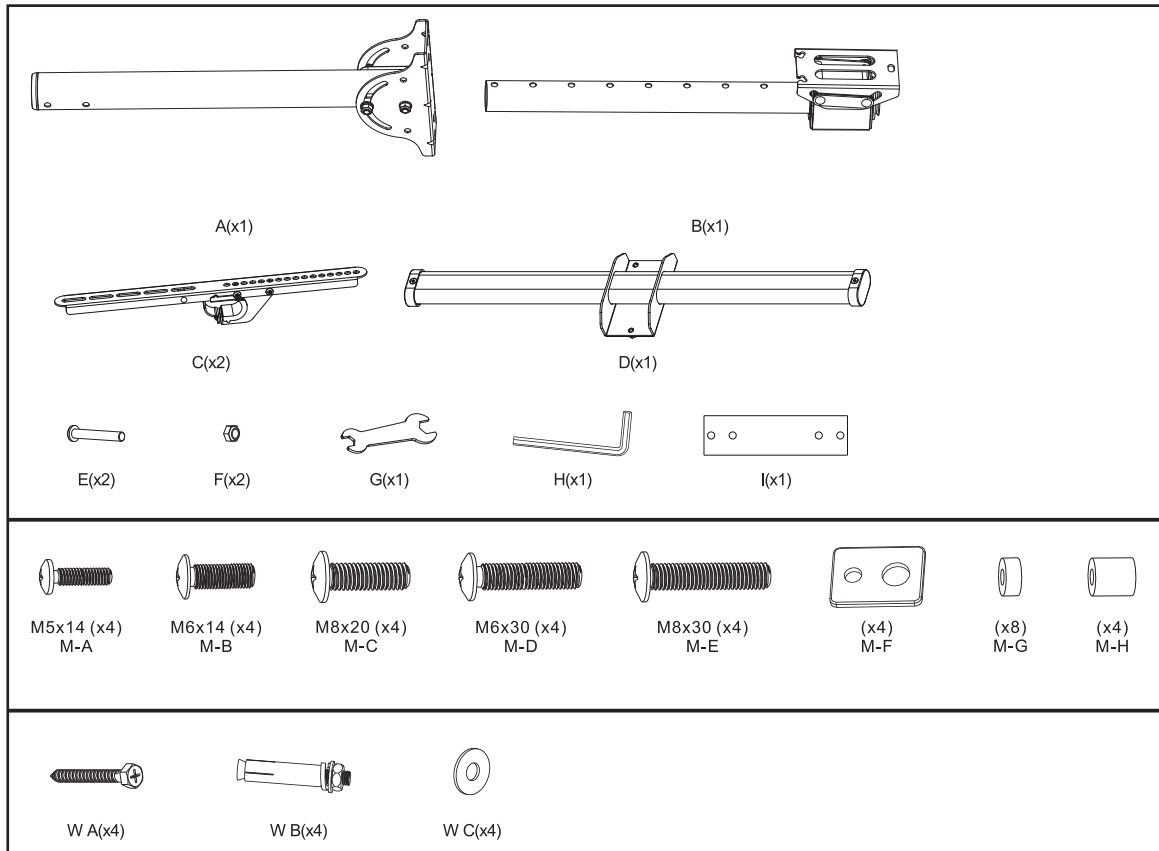

# BestLinkNetware

DRAWN BY	DATE: 2015/9/16	DESCRIPTION: Telescopic Full-motion TV Ceiling Mounts, PLB-CE946-01L
CHECKED BY	SHEET 1 of 1	ITEM NO. 502725
APPROVED BY	SCALE 1:1	REV. 00
		UNIT: mm 

NO.	PART NAME	SPECIFICATION DESCRIPTION	QTY	UNIT
③				
②				
①	Material	steel		