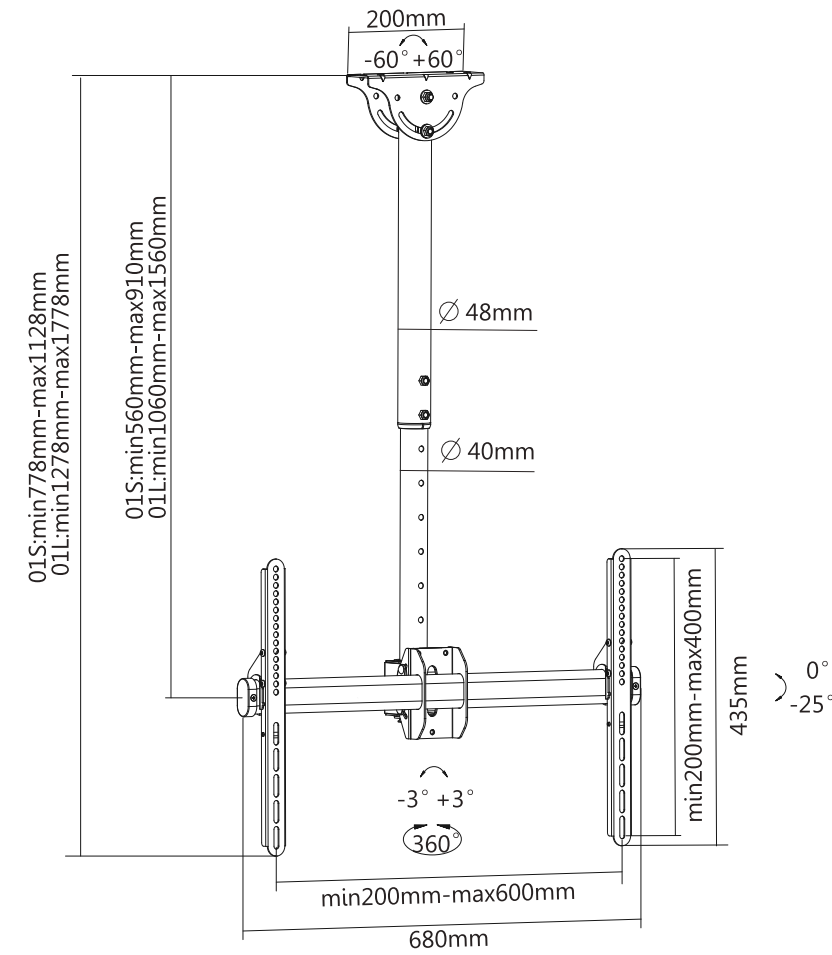

# BestLinkNetware

DRAWN BY	DATE: 2015/9/16	DESCRIPTION: Telescopic Full-motion TV Ceiling Mounts, PLB-CE946-01L
CHECKED BY	SHEET 1 of 1	ITEM NO. 502725
APPROVED BY	SCALE 1:1	REV. 00
		UNIT: mm 

NO.	PART NAME	SPECIFICATION DESCRIPTION	QTY	UNIT
③				
②				
①	Material	steel		