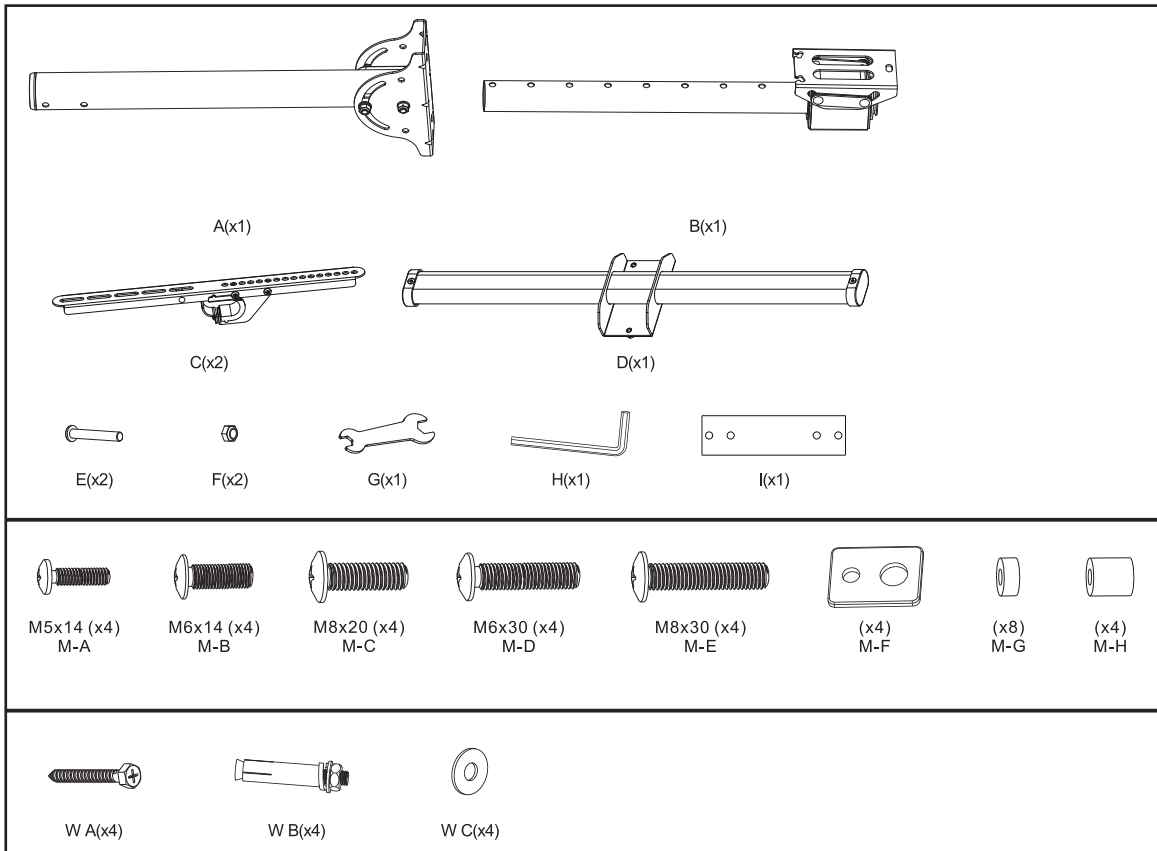

NOTE: ALL MATERIAL COMPLIANT ROHS STANDARD

REVISION INFORMATION			
Rev.	Rev. Date	Modified By	Brief Description

BestLinkNetware

DRAWN BY	DATE: 2015/9/16	DESCRIPTION: Telescopic Full-motion TV Ceiling Mounts, PLB-CE946-01S
CHECKED BY	SHEET 1 of 1	ITEM NO. 502724
APPROVED BY	SCALE 1:1	REV. 00
	UNIT: mm	

NO.	PART NAME	SPECIFICATION DESCRIPTION	QTY	UNIT
③				
②				
①	Material	steel		