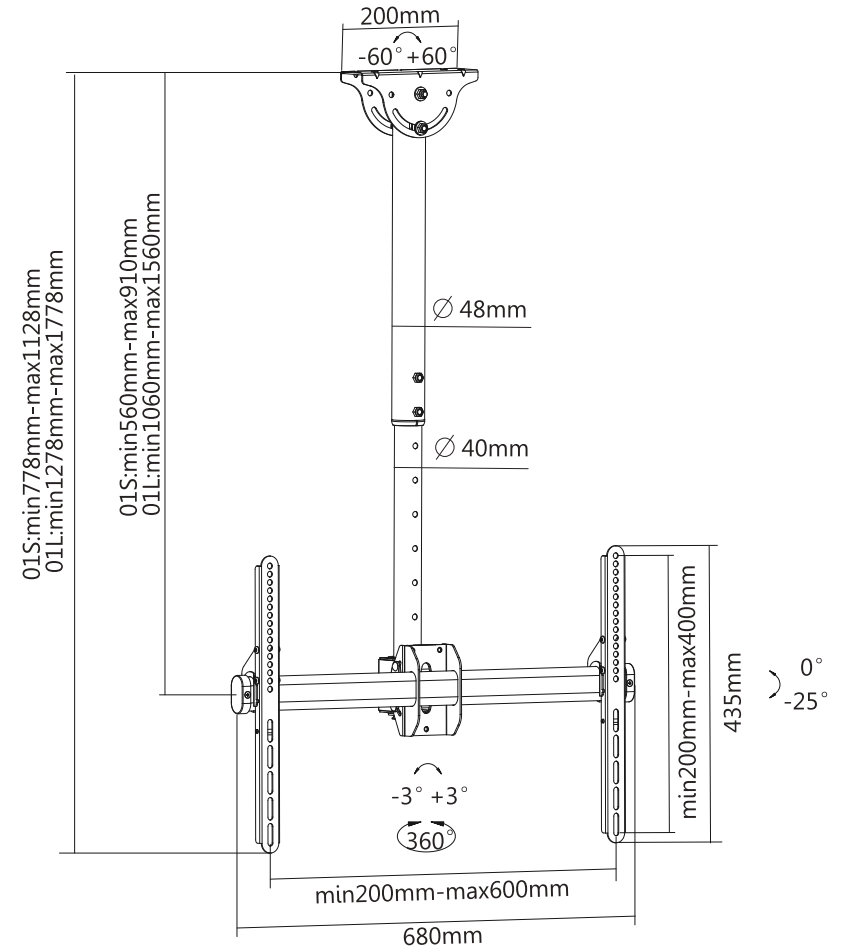

NOTE: ALL MATERIAL COMPLIANT ROHS STANDARD

REVISION INFORMATION			
Rev.	Rev. Date	Modified By	Brief Description

BestLinkNetware

DRAWN BY	DATE: 2015/9/16	DESCRIPTION: Telescopic Full-motion TV Ceiling Mounts, PLB-CE946-01S
CHECKED BY	SHEET 1 of 1	ITEM NO. 502724
APPROVED BY	SCALE 1:1	REV. 00
	UNIT: mm	

NO.	PART NAME	SPECIFICATION DESCRIPTION	QTY	UNIT
③				
②				
①	Material	steel		