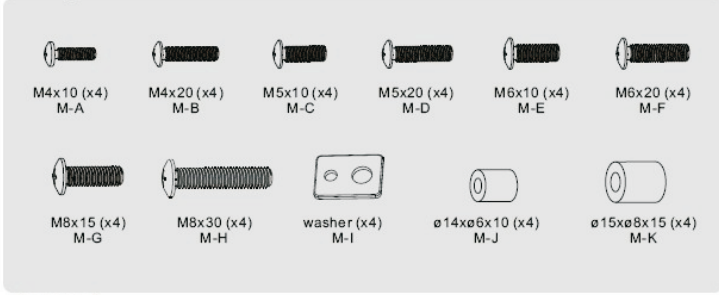

NOTE: ALL MATERIAL COMPLIANT ROHS STANDARD

REVISION INFORMATION			
Rev.	Rev. Date	Modified By	Brief Description

**Package M**

**Package P**

NO.	PART NAME	SPECIFICATION DESCRIPTION	QTY	UNIT
③				
②				
①				

DRAWN BY	DATE: 2011/12/31	DESCRIPTION: Flat TV Ceiling Mount 37"-70" Tilt/Swivel PLB-CE348 Black	
CHECKED BY	SHEET 1 of 1	ITEM NO. 502716BK	
APPROVED BY	SCALE 1:1	REV. 00	UNIT: mm