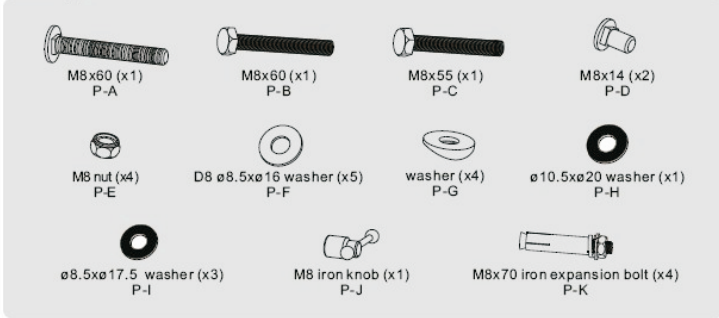

NOTE: ALL MATERIAL COMPLIANT ROHS STANDARD

REVISION INFORMATION			
Rev.	Rev. Date	Modified By	Brief Description

**Package M**

**Package P**

NO.	PART NAME	SPECIFICATION DESCRIPTION	QTY	UNIT
③				
②				
①				

DRAWN BY	DATE: 2011/12/31	DESCRIPTION: Flat TV Ceiling Mount 37"-70" Tilt/Swivel PLB-CE348 Black	
CHECKED BY	SHEET 1 of 1	ITEM NO. 502716BK	
APPROVED BY	SCALE 1:1	REV. 00	UNIT: mm