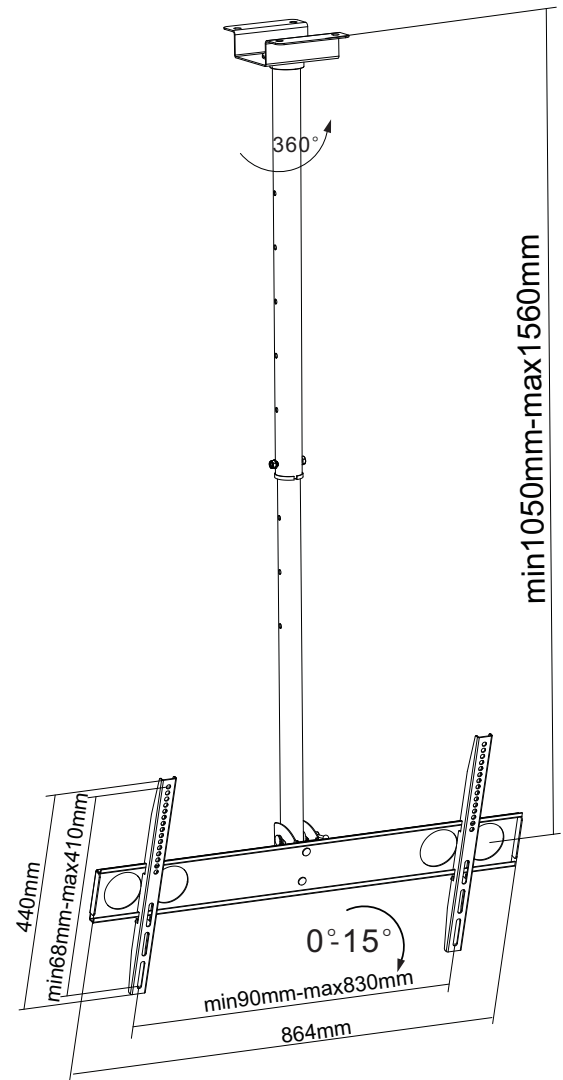

NOTE: ALL MATERIAL COMPLIANT ROHS STANDARD

REVISION INFORMATION			
Rev.	Rev. Date	Modified By	Brief Description

**Package M**

**Package P**

NO.	PART NAME	SPECIFICATION DESCRIPTION	QTY	UNIT
③				
②				
①				

DRAWN BY	DATE: 2011/12/31	DESCRIPTION: Flat TV Ceiling Mount 37"-70" Tilt/Swivel PLB-CE348 Black	
CHECKED BY	SHEET 1 of 1	ITEM NO. 502716BK	
APPROVED BY	SCALE 1:1	REV. 00	UNIT: mm