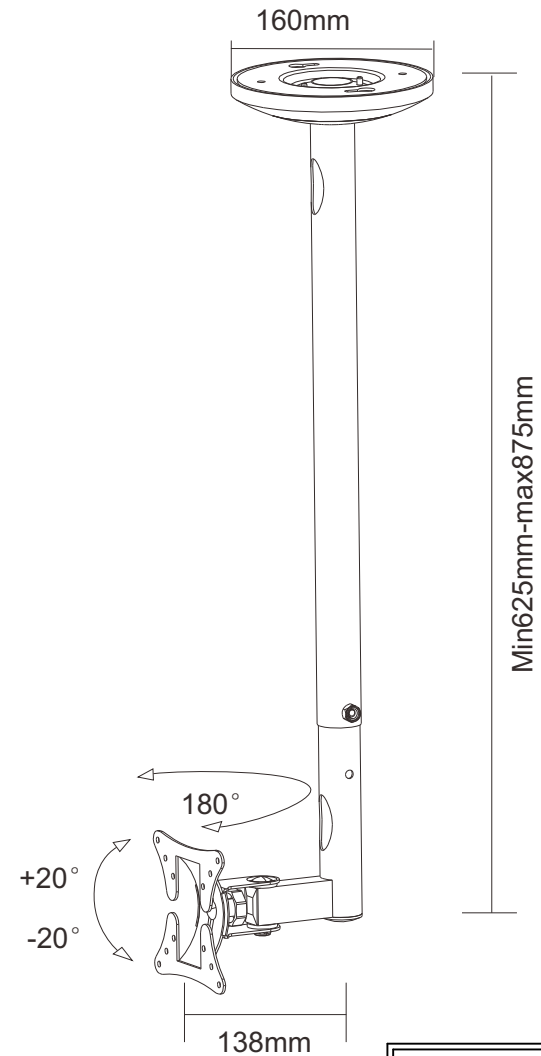

NOTE: ALL MATERIAL COMPLIANT ROHS STANDARD

REVISION INFORMATION			
Rev.	Rev. Date	Modified By	Brief Description

Package M

Package W

DRAWN BY	DATE: 2015/6/4	DESCRIPTION: Flat TV Ceiling Mount 10~23" Tilt/Swivel, LCD-504 Black
CHECKED BY	SHEET 1 of 1	ITEM NO. 502659BK
APPROVED BY	SCALE 1:1	REV. 00 UNIT: mm

NO.	PART NAME	SPECIFICATION DESCRIPTION	QTY	UNIT
③				
②				
①				