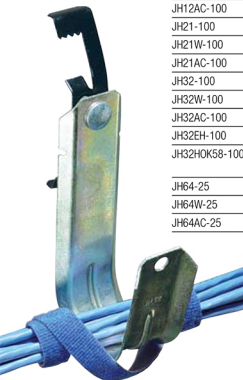

NEW!

J-Hook Ordering Information (UL and CUL listed)

Part No.	Description	Quantity	UPC	Weight Per Box	Cross Reference	
					CADDY® Part No.	B-Line Part No.
		Box of 100	899740001879	5 lbs	CAT12	BCH12
JH12W-100	3/4" Batwing J-Hook, Size 12	Box of 100	899740001886	8 lbs	CAT124Z34	BCH12-W2
JH12AC-100	3/4" 90° Angle J-Hook, Size 12	Box of 100	899740001893	8 lbs	CAT12AB	BCH12-RB
JH21-100	1 5/16" Standard J-Hook, Size 21	Box of 100	899740001909	14 lbs	CAT21	BCH21
JH21W-100	1 5/16" Batwing J-Hook, Size 21	Box of 100	899740001916	16 lbs	CAT214Z34	BCH21-W2
JH21AC-100	1 5/16" 90° Angle J-Hook, Size 21	Box of 100	899740001923	18 lbs	CAT21AB	BCH21-RB
JH32-100	2" Standard J-Hook, Size 32	Box of 100	899740001930	17 lbs	CAT32	BCH32
JH32W-100	2" Batwing J-Hook, Size 32	Box of 100	899740001947	20 lbs	CAT324Z34	BCH32-W2
JH32AC-100	2" 90° Angle J-Hook, Size 32	Box of 100	899740001954	21 lbs	CAT32AB	BCH32-RB
JH32EH-100	2" End Hook J-Hook, Size 32	Box of 100	899740002258	21 lbs	N/A	N/A
JH32HOK58-100	2" Hammer-On J-Hook, Size 32, 5/16" - 1/2" Flange	Box of 100	899740002180	21 lbs	CAT3258SM	BCH32E58
JH64-25	4" Standard J Hook, Size 64	Box of 25	899740002166	13.5 lbs	CAT64	BCH64
JH64W-25	4" Batwing J-Hook, Size 64	Box of 25	899740002197	14 lbs	N/A	N/A
JH64AC-25	4" 90° Angle J-Hook, Size 64	Box of 25	899740002210	14 lbs	CAT64AB	BCH64-RB