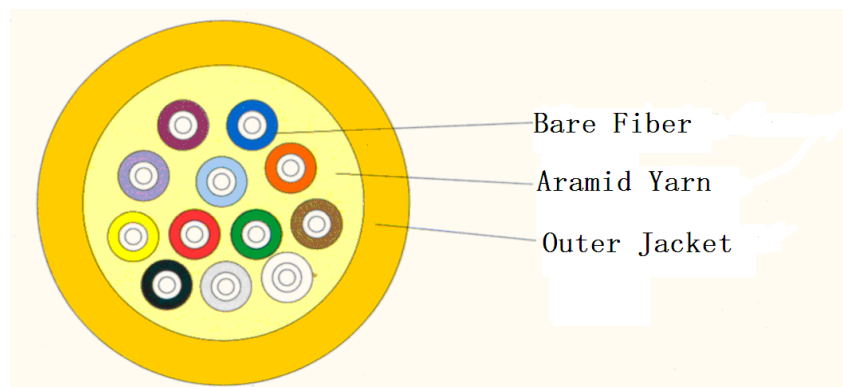

12-24 fiber SM Mini MTP/MPO Cable (Yellow color)

1. Characteristics :

Fiber type	SM 9/125um	
Number of cores	12	24
Bare fiber color	Blue, Orange, Green, Brown, Gray, White, Red, Black Yellow, Purple, Pink, Aqua	
Cable diameter (mm)	3.0±0.05	
Cable weight (kg/km)	7	7.5